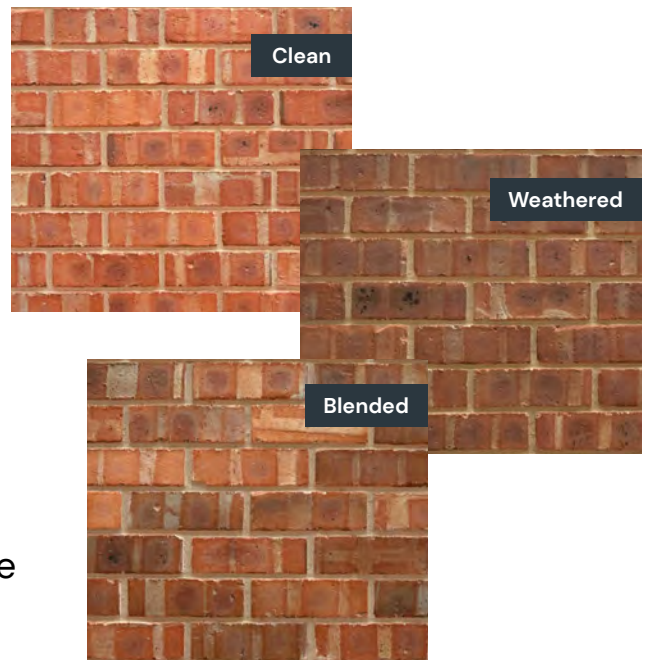

This allows bricks to be laid on site using either face, allowing the choice of creating all plain, all weathered or a custom mix of the faces to create a unique blend.

DUAL FACED

OXFORD YELLOW MULTI WATERSTRUCK