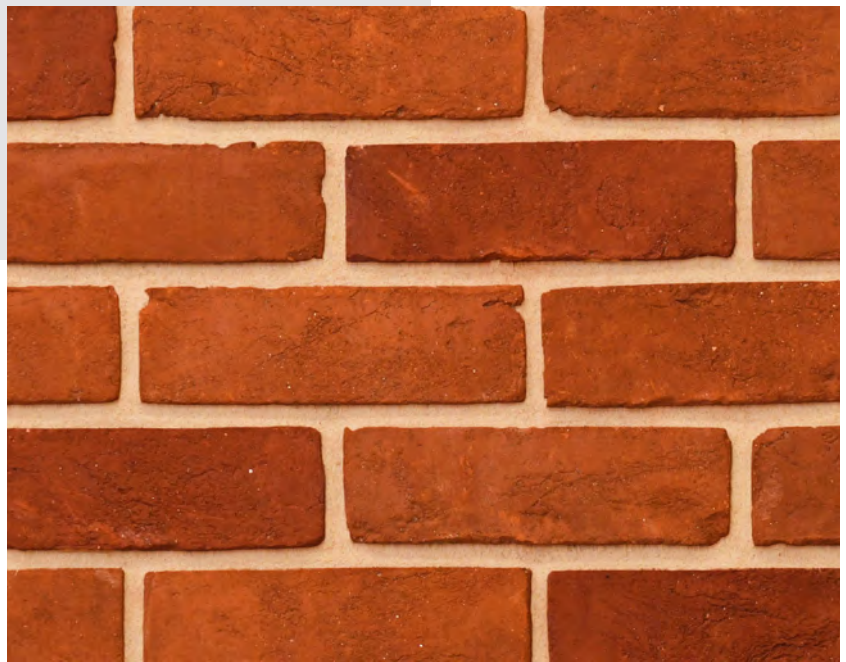

Code:	Size (mm):	Tolerance:	Pack Size:
HMRGORANGE/65	65 x 215 x 102.5	T1/R1	600

REGENCY ORANGE MULTI