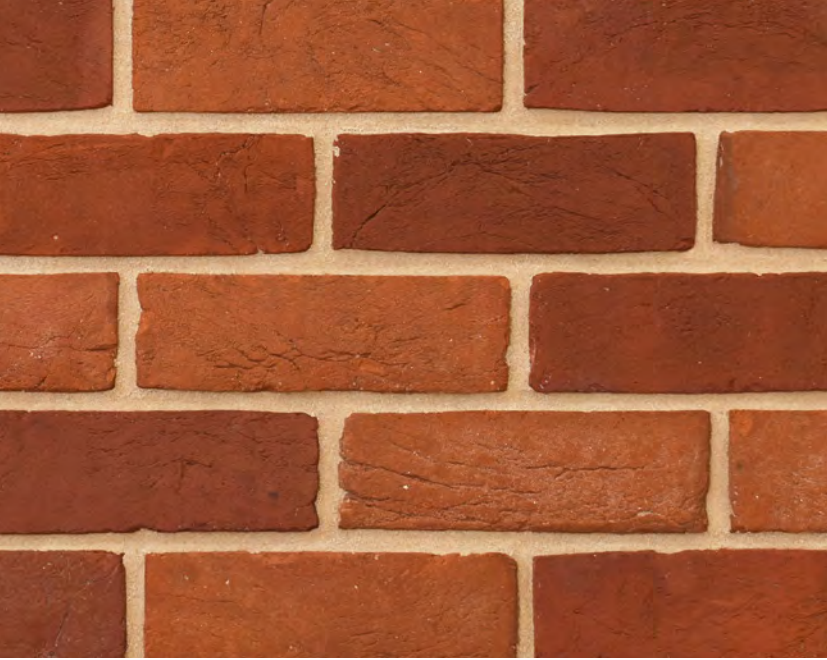

CAMBERLEY BLEND

Mixed red and orange handmade bricks with subtle colour variations and soft creasing on the faces.

Code:	Size (mm):	Tolerance:	Pack Size:
HMCAMBERLEY /65	65 x 215 x 102.5	T1/R1	600
HMCAMBERLEY /68	68 x 228 x 108	T1/R1	540

CAPITAL BLEND

Characterful red handmade bricks blended with some darker faces, creating a distinctive likeness to the aged brickwork found in the capital city.