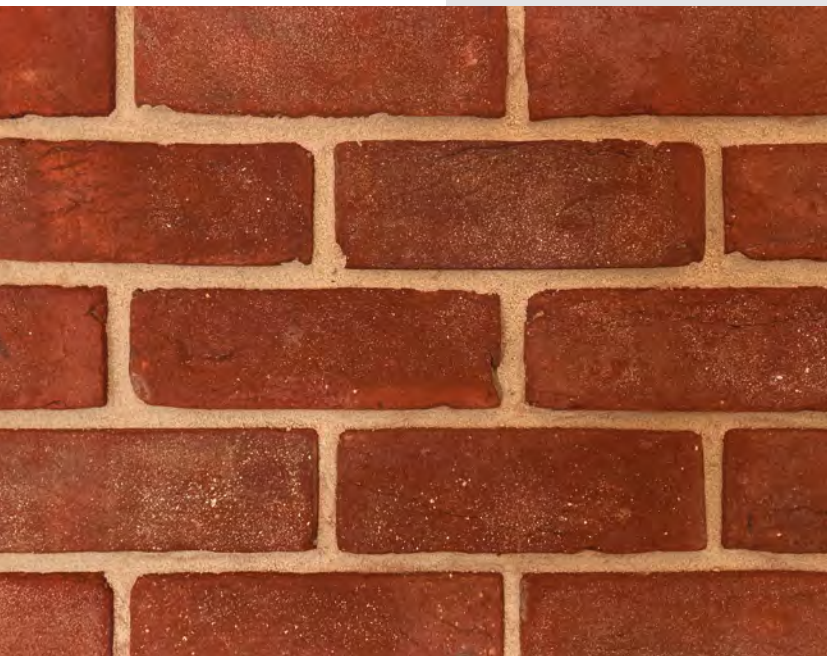

SALVAGE RED STOCK

Soft red bricks, with multi red colour shades and a subtle reclamation finish. Features light chipping around the edges and the time-weathered look of an original reclaimed brick.

Code:	Size (mm):	Tolerance:	Pack Size:
HMSALVRED	68 x 228 x 110	T1/R1	544