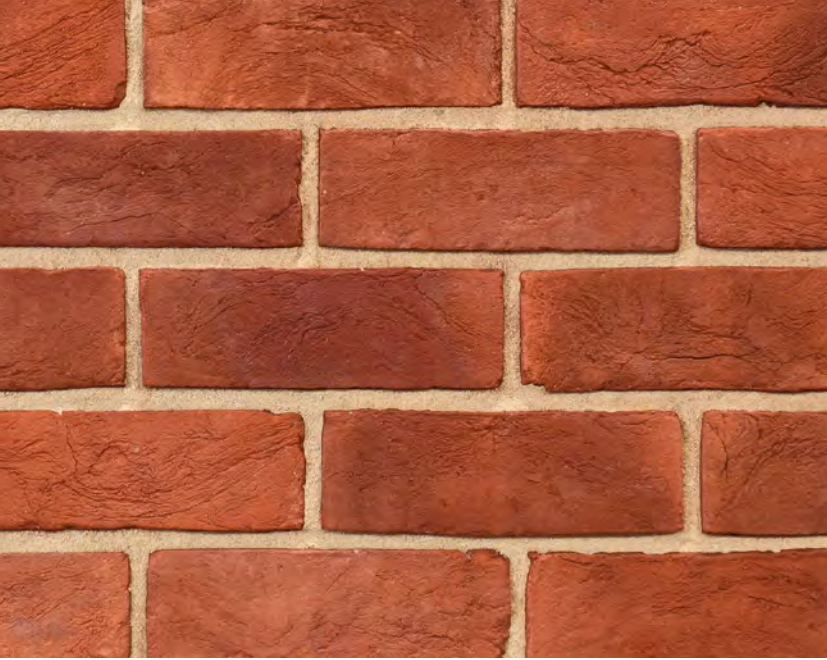

SOFT RED

Characterful handmade bricks commonly known as a 'Red Rubber', featuring subtle colour variations and creasing on the faces.

Code:	Size (mm):	Tolerance:	Pack Size:
HMRED/65	65 x 215 x 102.5	T1/R1	648
HMRED/57	57 x 228 x 108	T1/R1	612
HMRED	68 x 228 x 108	T1/R1	540

Soft Red handmade bricks which are fired at higher temperatures, resulting in attractive multi-red shades.

Code:	Size (mm):	Tolerance:	Pack Size:
HMRED/MULTI/65	65 x 215 x 102.5	T1/R1	648
HMRED/MULTI	68 x 228 x 108	T1/R1	540