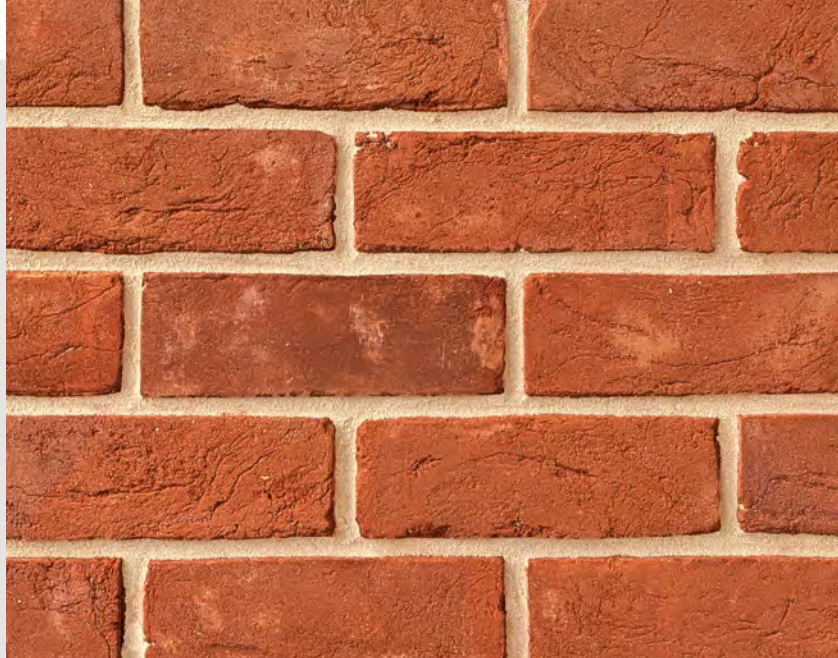

IMPERIAL ORANGE STOCK

Soft orange coloured handmade bricks with neat creased faces and some subtle shade variations.

Code:	Size (mm):	Tolerance:	Pack Size:
HM-IMPORNG	68 x 228 x 110	T1/R1	544

HERITAGE SOFT ORANGE

Finely textured handmade bricks with multi orange tones and slight creasing or 'smiles' on the faces.

Code:	Size (mm):	Tolerance:	Pack Size:
HMHERITORNG /65	65 x 215 x 102.5	T1/R1	608
HMHERITORNG	68 x 228 x 110	T1/R1	544

HANDMADE