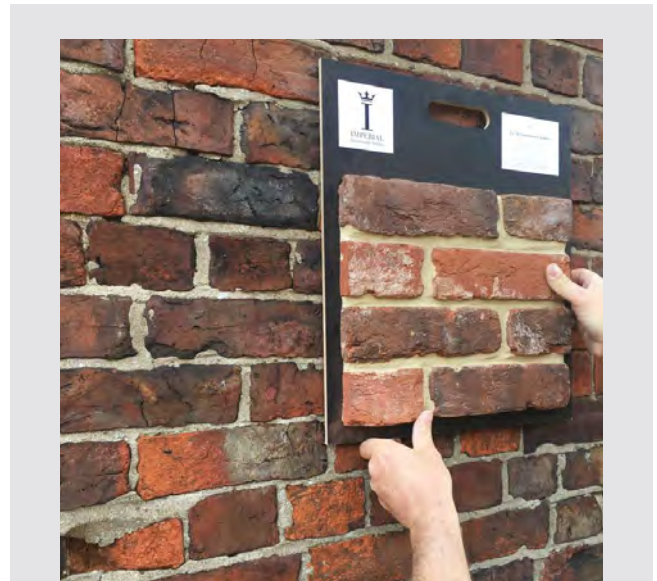

ADDITIONAL SERVICES

BRICK MATCHING

Many older properties utilise bricks from redundant brickworks, this makes matching existing brickwork challenging. Our experienced team offer a highly personalised service to assist you with selecting the most suitable bricks for your building project.