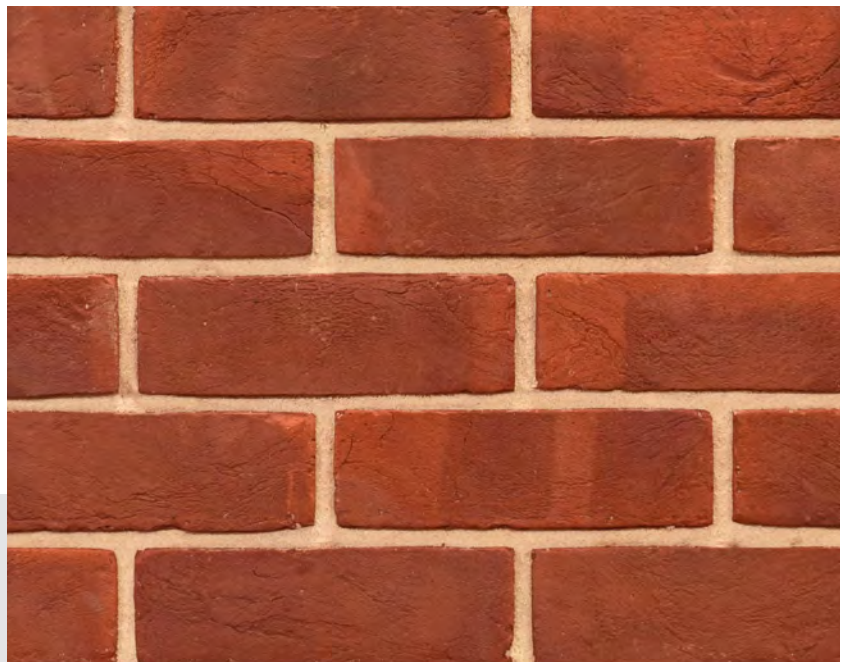

SOFT RED MULTI