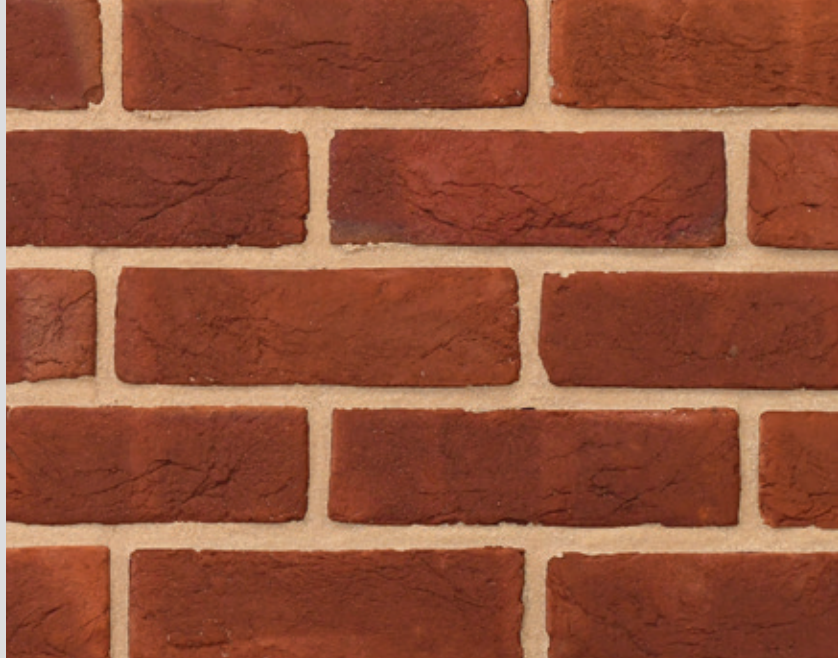

GEORGIAN

Solid handmade bricks featuring a colour spectrum of soft reds, oranges and subtle plum tones. Historically used across Middle England, the Home Counties and East Anglia.

Code:	Size (mm):	Tolerance:	Pack Size:
HMGEORG	65 x 228 x 108	T1/RM	525