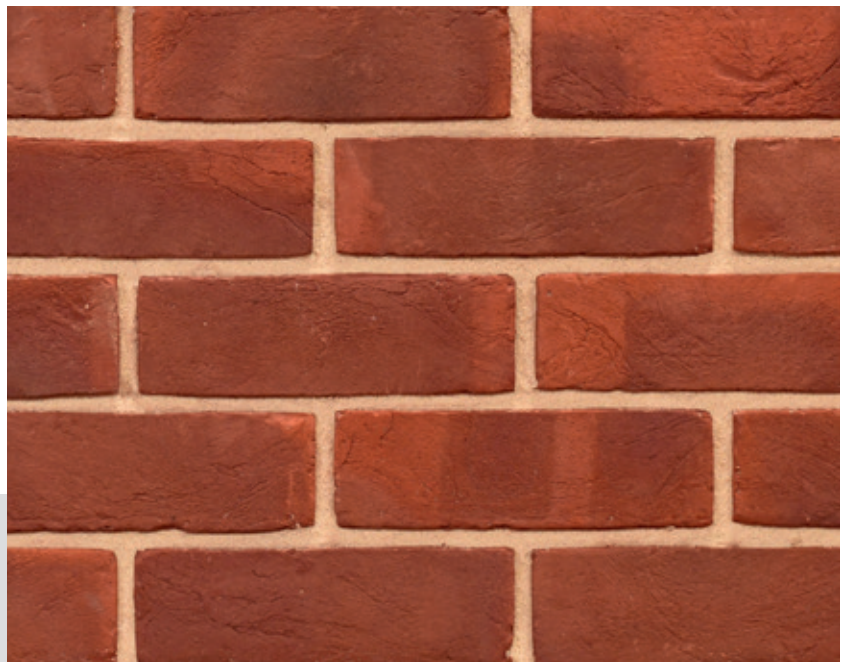

SOFT RED MULTI