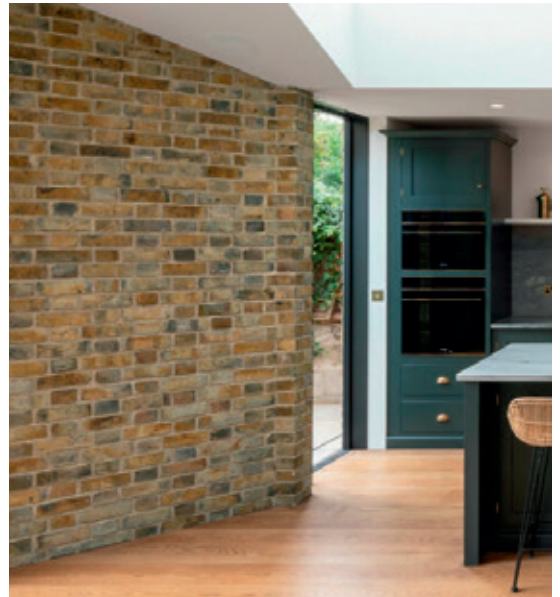

CREATE FEATURE WALLS WITH BRICK TILES

Designed and developed exclusively by Imperial Bricks, our unique range of brick tiles offer a quick and easy way to bring the look and feel of an authentic exposed brick wall to any residential or commercial project.

Our brick tiles are carefully cut from full size bricks, then sorted to replicate the banding, colouration and texture of conventional brickwork. The traditional handmade nature of our brick slips creates a desirable, instantly-aged appearance.

Brick slips (another name for brick tiles) are also a modern method for cladding buildings.

Slips are available from our entire range of bricks and are supplied in loose packs, we also supply matching brick corners or 'pistols' for complete coverage.

Imperial Bricks is committed to ensuring product quality, sustainability and ethical supply. We require all of our manufacturing partners meet and evidence at least six of the following key internationally recognised standards.

- SEDEX Members Ethical Trade Audit (SMETA) Report
- Anti-Modern Slavery Policy
- UKCA/CE Mark – CPR Compliance in Clay Brick Products
- ISO 9001 – Business Quality Management System
- BES 6001 – Responsible Sourcing
- ISO 14001 – Environmental Management System
- ISO 45001 – Health and Safety Management System

By working with these manufacturers over many years, our customers throughout the supply chain – merchants, specifiers, builders and developers – can be confident our bricks are made ethically, to the highest quality, and reliably supplied.