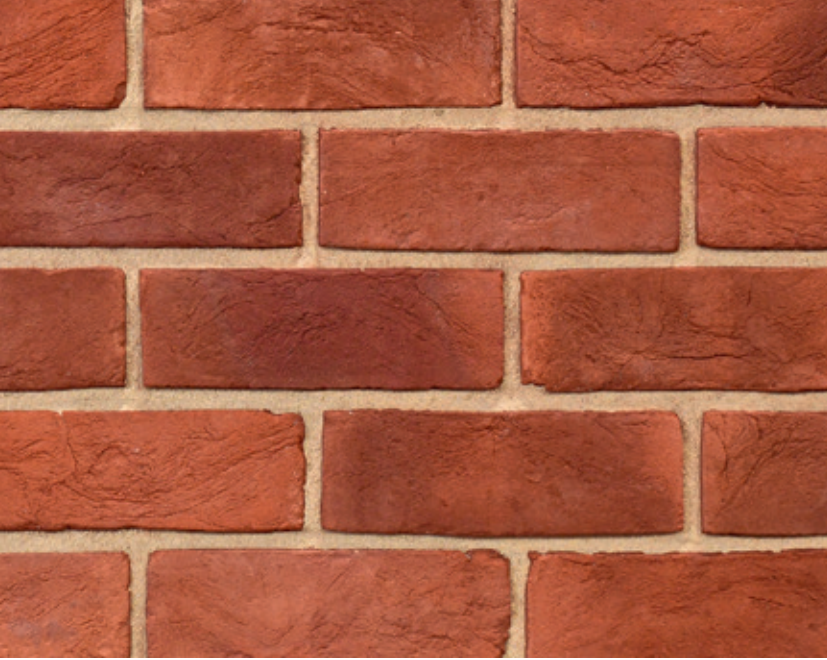

SOFT RED

Characterful handmade bricks commonly known as a 'Red Rubber', featuring subtle colour variations and creasing on the faces.

Code:	Size (mm):	Tolerance:	Pack Size:
HMRED/65	65 x 215 x 102.5	T1/R1	648
HMRED/57	57 x 228 x 108	T1/R1	612
HMRED	68 x 228 x 108	T1/R1	540

Soft Red handmade bricks which are fired at higher temperatures, resulting in attractive multi-red shades.

Code:	Size (mm):	Tolerance:	Pack Size:
HMRED/MULTI/65	65 x 215 x 102.5	T1/R1	648
HMRED/MULTI	68 x 228 x 108	T1/R1	540