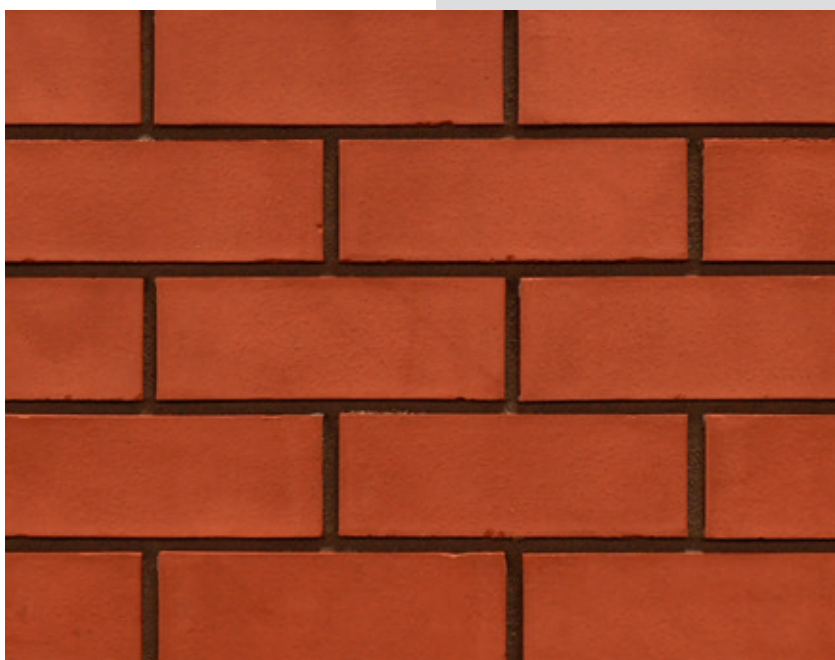

WEATHERED ORIGINAL SCOTCH COMMON

Weathered and aged version of our 'Original Scotch Common' bricks, which match the appearance of darker, more established buildings in the North.

Code:	Size (mm):	Tolerance:	Pack Size:
WCSCOTCH/ WEATH/73	73 x 228 x 108	TM/RM	400