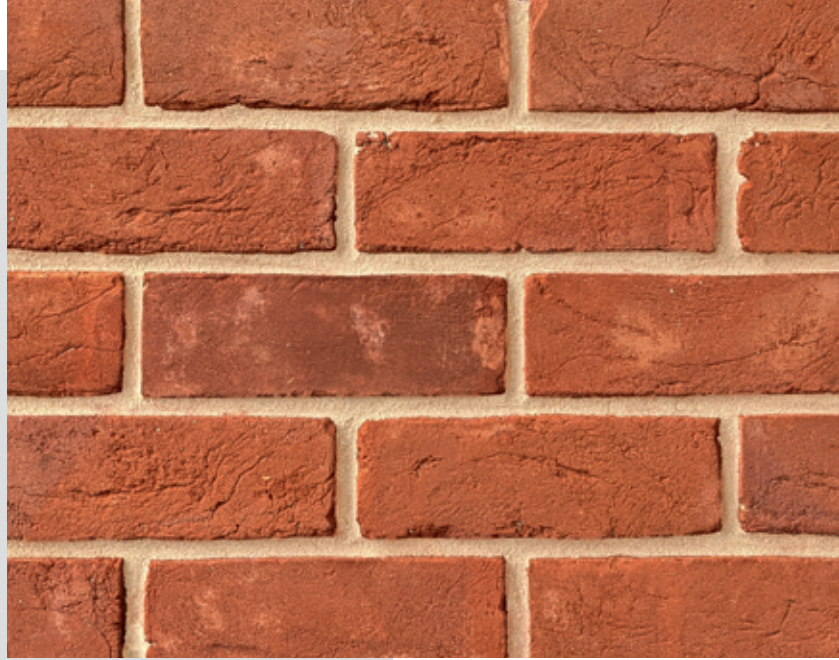

IMPERIAL ORANGE STOCK

Soft orange coloured handmade bricks with neat creased faces and some subtle shade variations.

Code:	Size (mm):	Tolerance:	Pack Size:
HM-IMPORNG	68 x 228 x 110	T1/R1	544

Farmhouse Orange